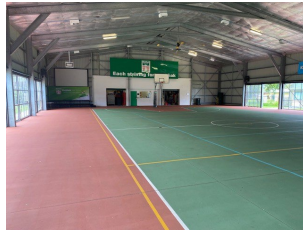

Images of existing relevant infrastructure

Large Sports Shed (CAWMPEF) is the only available undercover area fit for indoor sports. Safety cones are used to separate sectors of the school at lunch times due to large numbers required to use the same space particularly in wet weather (250 children on average per day).

This junior undercover area is the 2nd and only other usable undercover play area in the school and provides for our tuckshop zone. Dance lessons, Dance club and Dance Academy are conducted here using roll-out safety mats.

Comparison of nearby school infrastructure investment and offerings

Nearby Schools	Relevant Additional Infrastructure	
Edge Hill State School	Performing Arts Centre Innovation Centre Sustainability Centre/ OSHC Centre	Large Sports Hall Double Outdoor basketball area Swimming Pool Administration Upgrade
Caravonica State School	Performing Arts Hall Sports Shed	Tennis Courts Car Park Upgrade
Cairns West State School	Innovation Centre with purpose-built performance spaces and STEAM area Multi-purpose Hall	Significant building/ classroom upgrades
Redlynch State College	Performing Arts Hall Science Centre	Multi-purpose hall
Trinity Beach State School	Senior Learning Centre and undercover area Junior Learning Centre and undercover area Double outdoor basketball area	Special Education Unit Large Undercover area upgrade Large Multi-purpose Hall
Trinity Bay State High School	STEAM Building Junior Secondary building Sports Complex Sports Stadium	Performing Arts Centre Swimming Pool Outdoor Basketball courts Outdoor Netball Courts
Cairns State High School	Auditorium Crosswell Hall – Performing Arts Centre	Centennial Hall - Sports Complex S Block Sports Stadium Swimming Pool
Whitfield State School	Sports Shed (1 basketball court)	